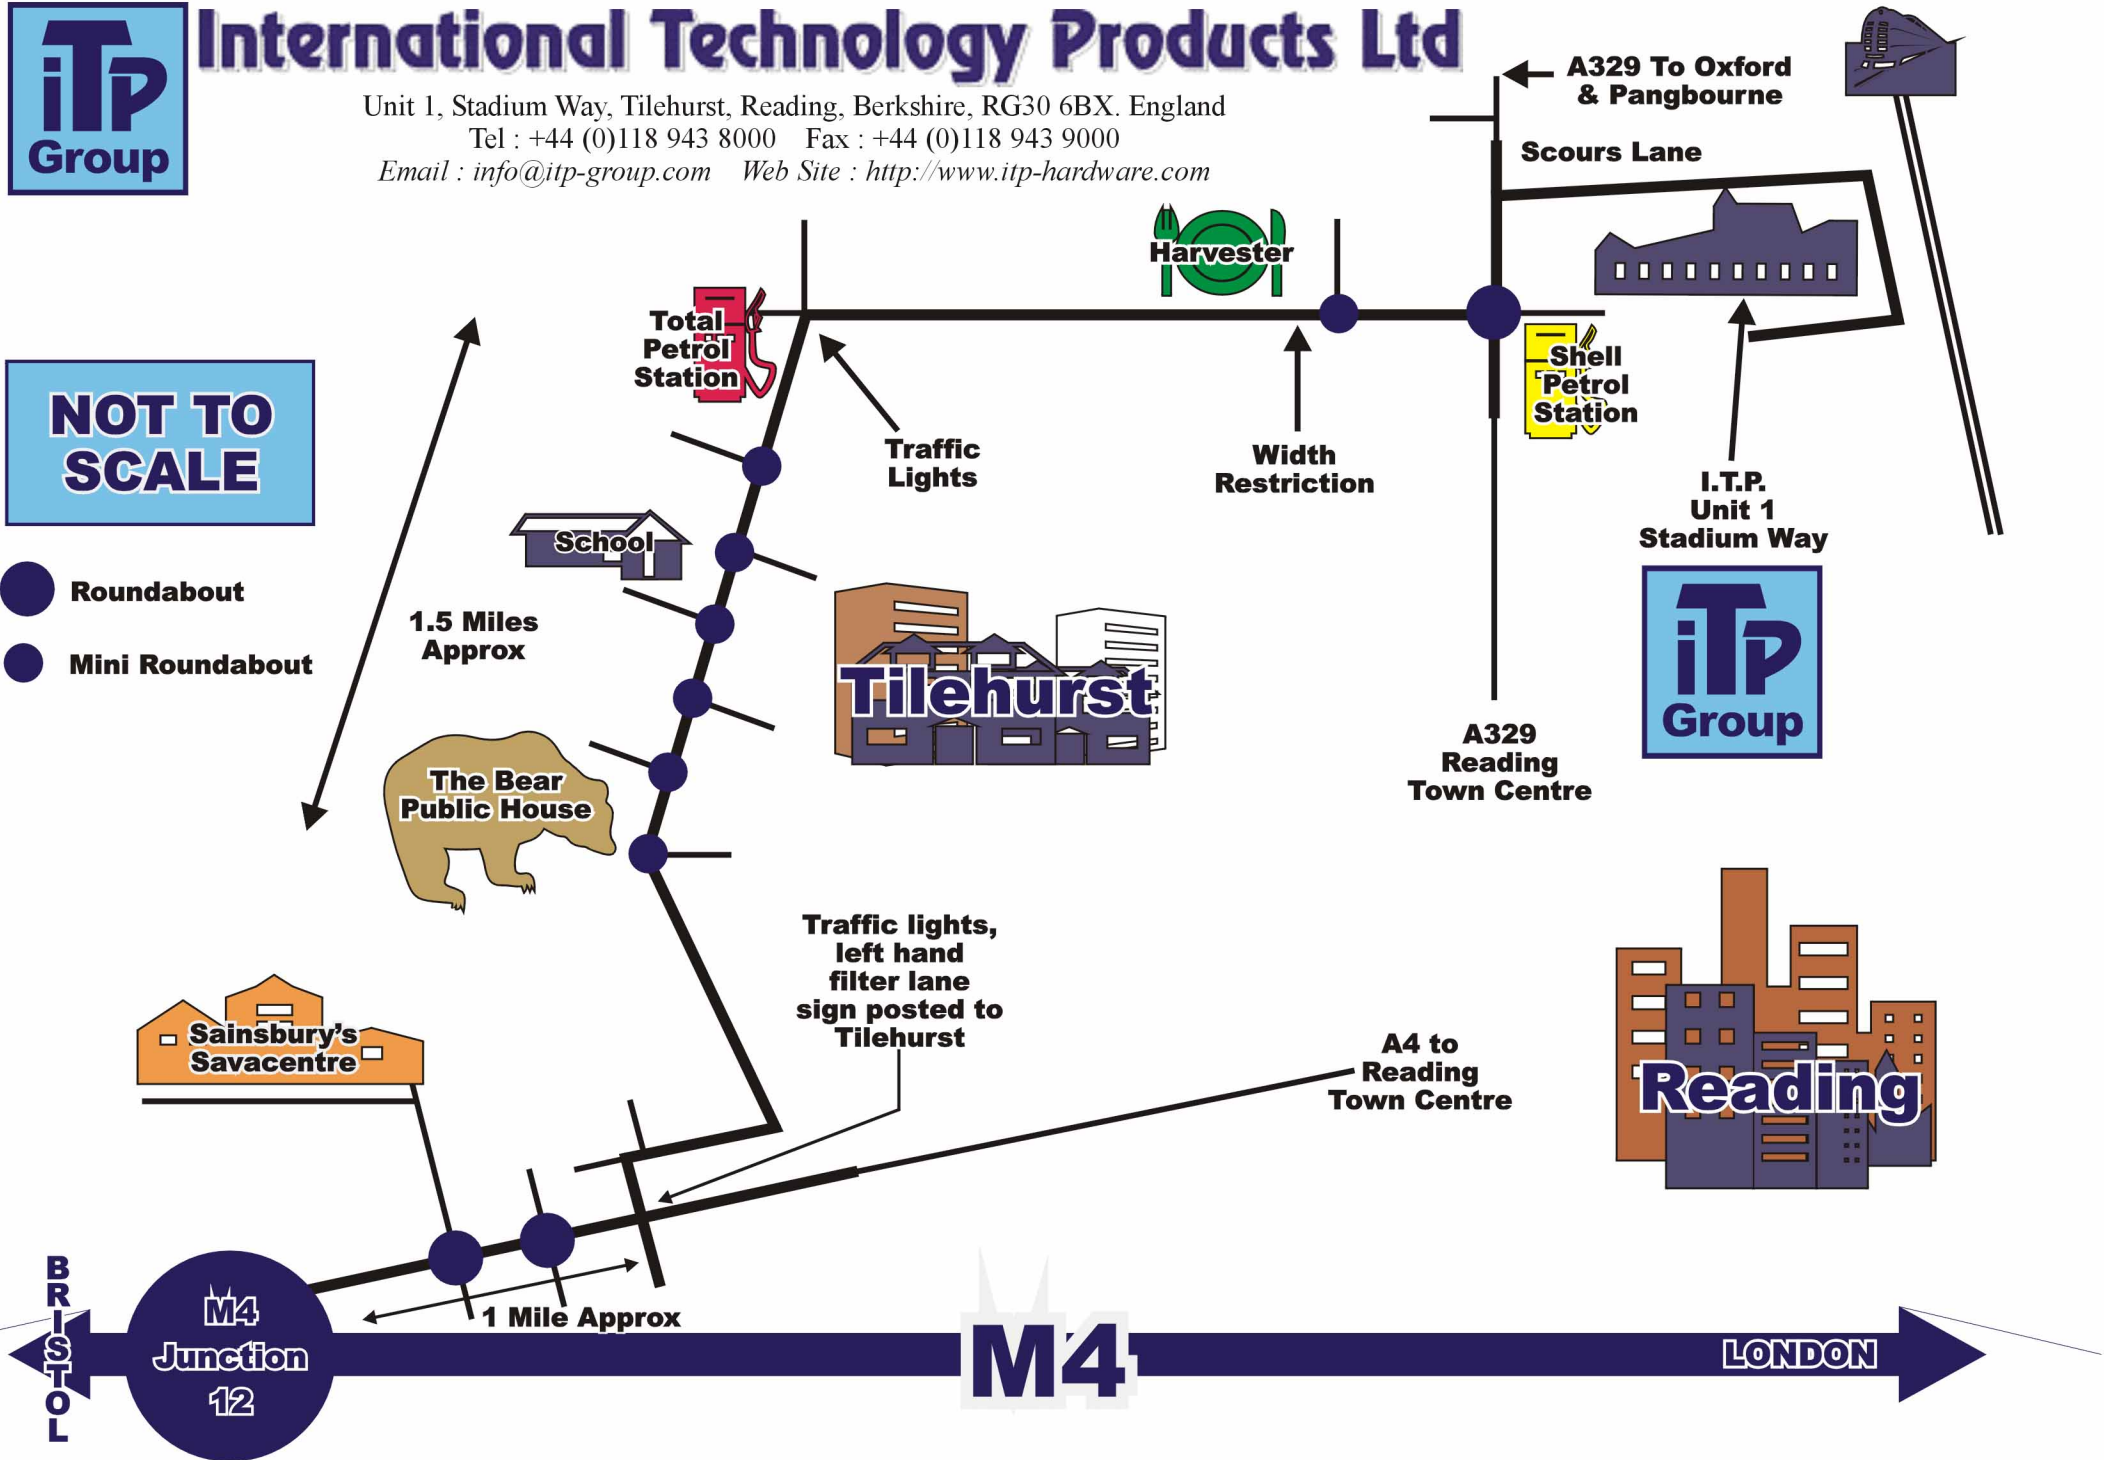

International Technology Products Ltd

Unit 1, Stadium Way, Tilehurst, Reading, Berkshire, RG30 6BX. England

Tel : +44 (0)118 943 8000 Fax : +44 (0)118 943 9000

Email : info@itp-group.com Web Site : <http://www.itp-hardware.com>

NOT TO SCALE

- Roundabout
- Mini Roundabout

Reading

I.T.P. Unit 1 Stadium Way

A329 Reading Town Centre

A4 to Reading Town Centre

M4

LONDON

M4 Junction 12

1 Mile Approx

1.5 Miles Approx